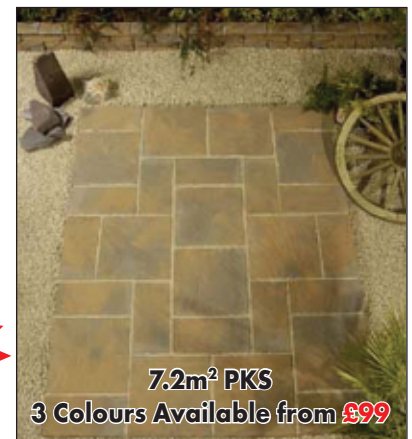

8 x 6 Apex from £295

Summer Houses

from £679

Kudos Products

all Saneux Products Exclusive to Tudors

10% Off all log cabins

Log Cabins from £795

7.2m² PKS
3 Colours Available from £99